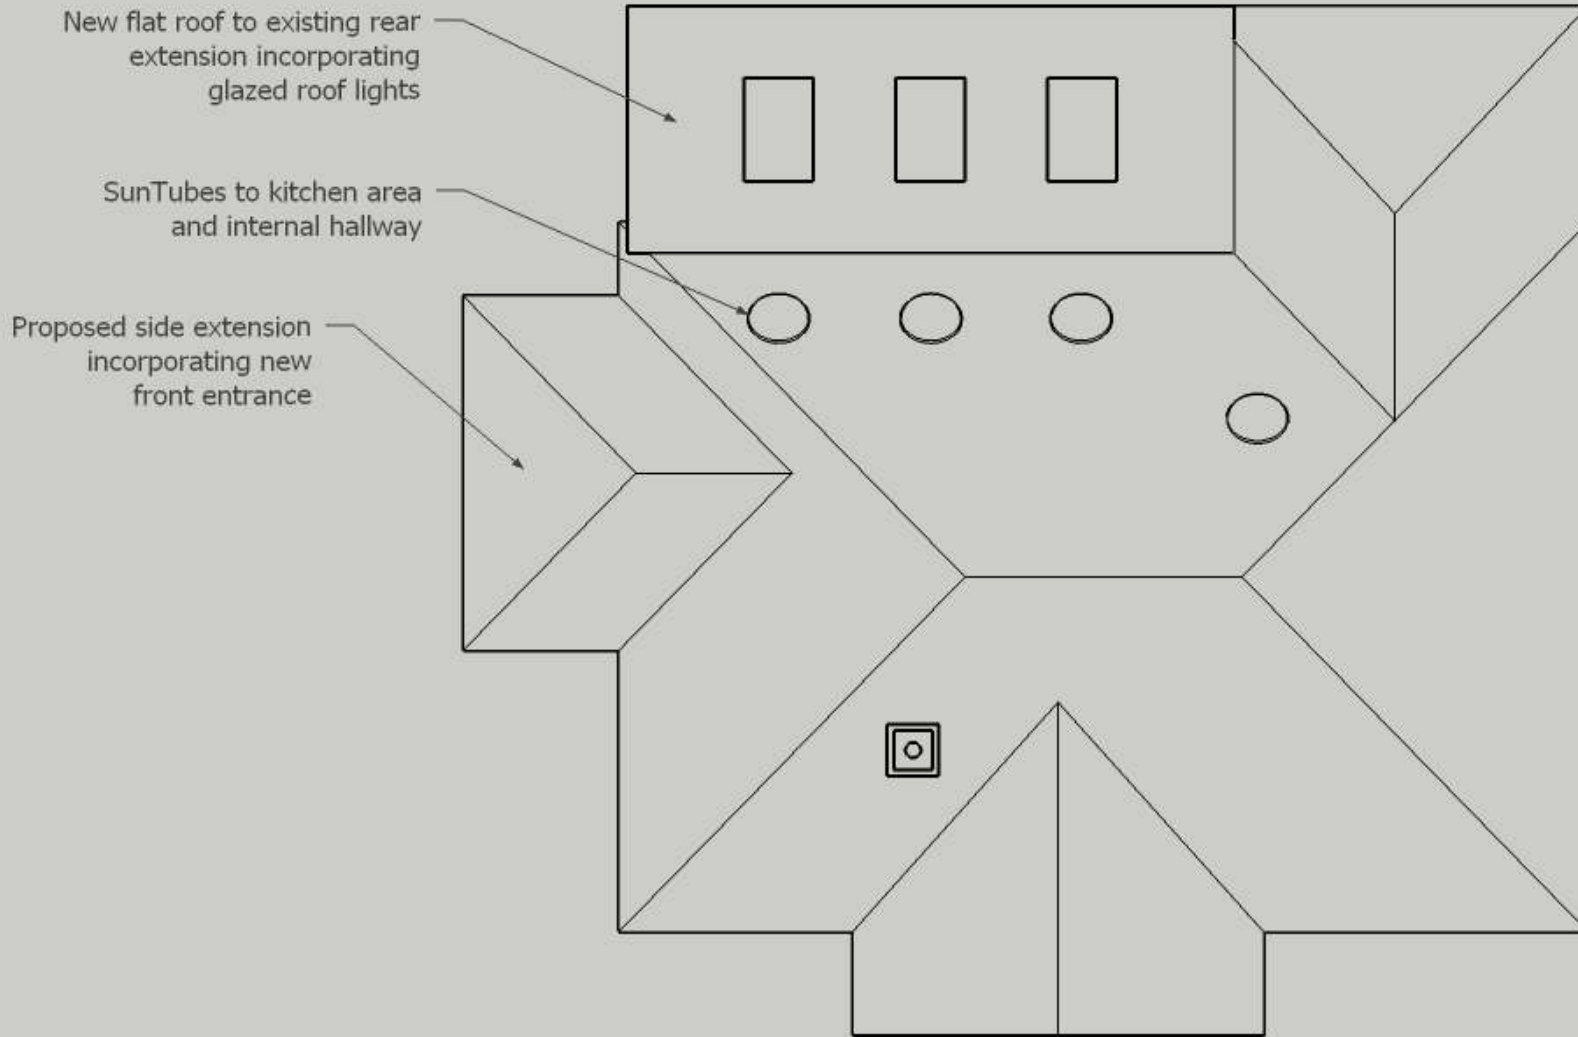

Drawn by: RJB
Date: 29/03/19
Scale as shown
Project Ref: JORD01

86 Parkway, Eastbourne, BN20 9DZ

WEST ELEVATION - Proposed

Drawn by: RJB
Date: 29/03/19
Scale as shown
Project Ref: JORD01

86 Parkway, Eastbourne, BN20 9DZ

NORTH ELEVATION - Proposed

Drawn by: RJB
Date: 29/03/19
Scale as shown
Project Ref: JORD01

86 Parkway, Eastbourne, BN20 9DZ

EAST ELEVATION - Proposed

86 Parkway, Eastbourne, BN20 9DZ

PLAN VIEW - Proposed

Drawn by: RJB
Date: 29/03/19
Scale as shown
Project Ref: JORD01

86 Parkway, Eastbourne, BN20 9DZ

PROPOSED LAYOUT

Drawn by: RJB
Date: 29/03/19
Scale as shown
Project Ref: JORD01