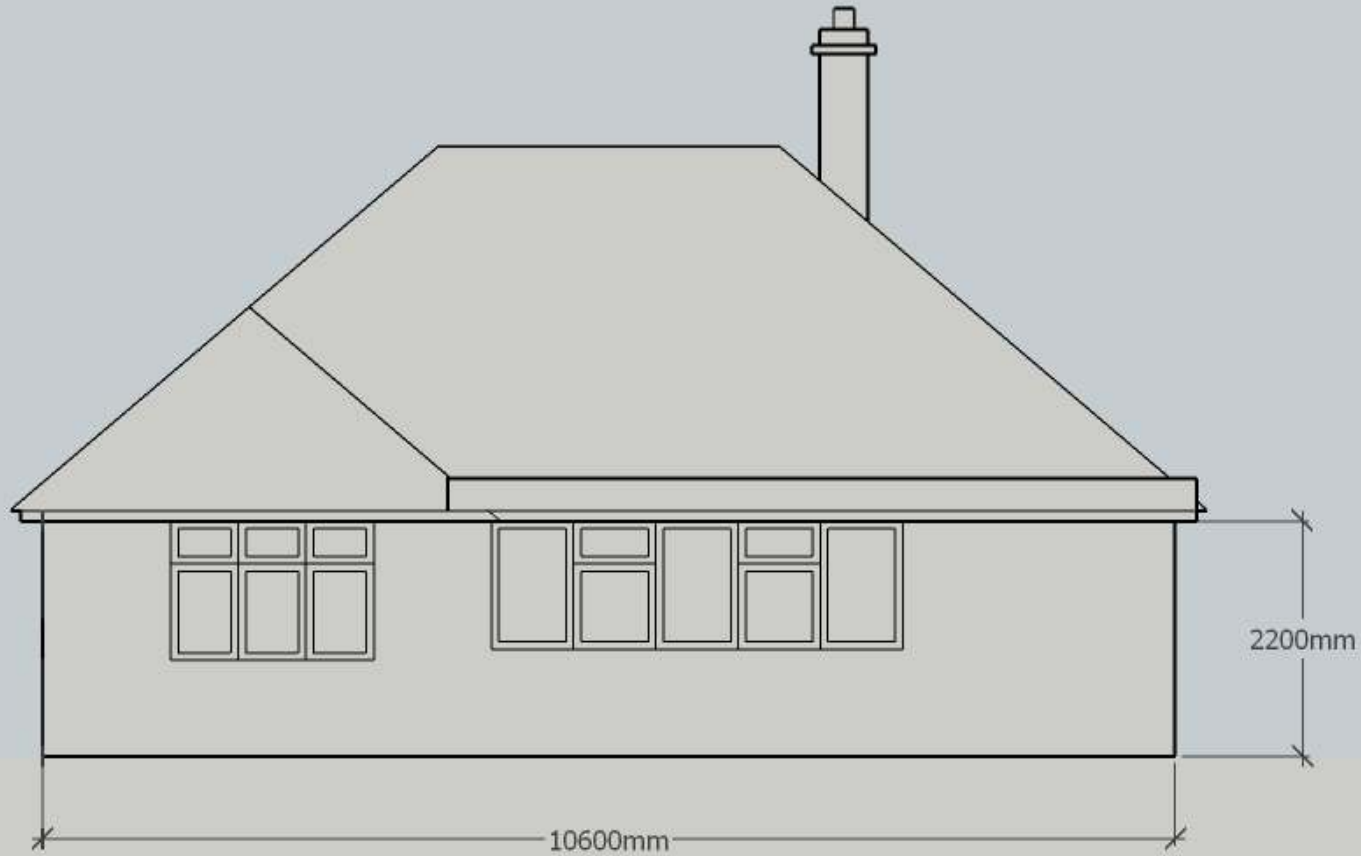

Drawn by: RJB
Date: 29/03/19
Scale as shown
Project Ref: JORD01

86 Parkway, Eastbourne, BN20 9DZ

NORTH ELEVATION - Existing