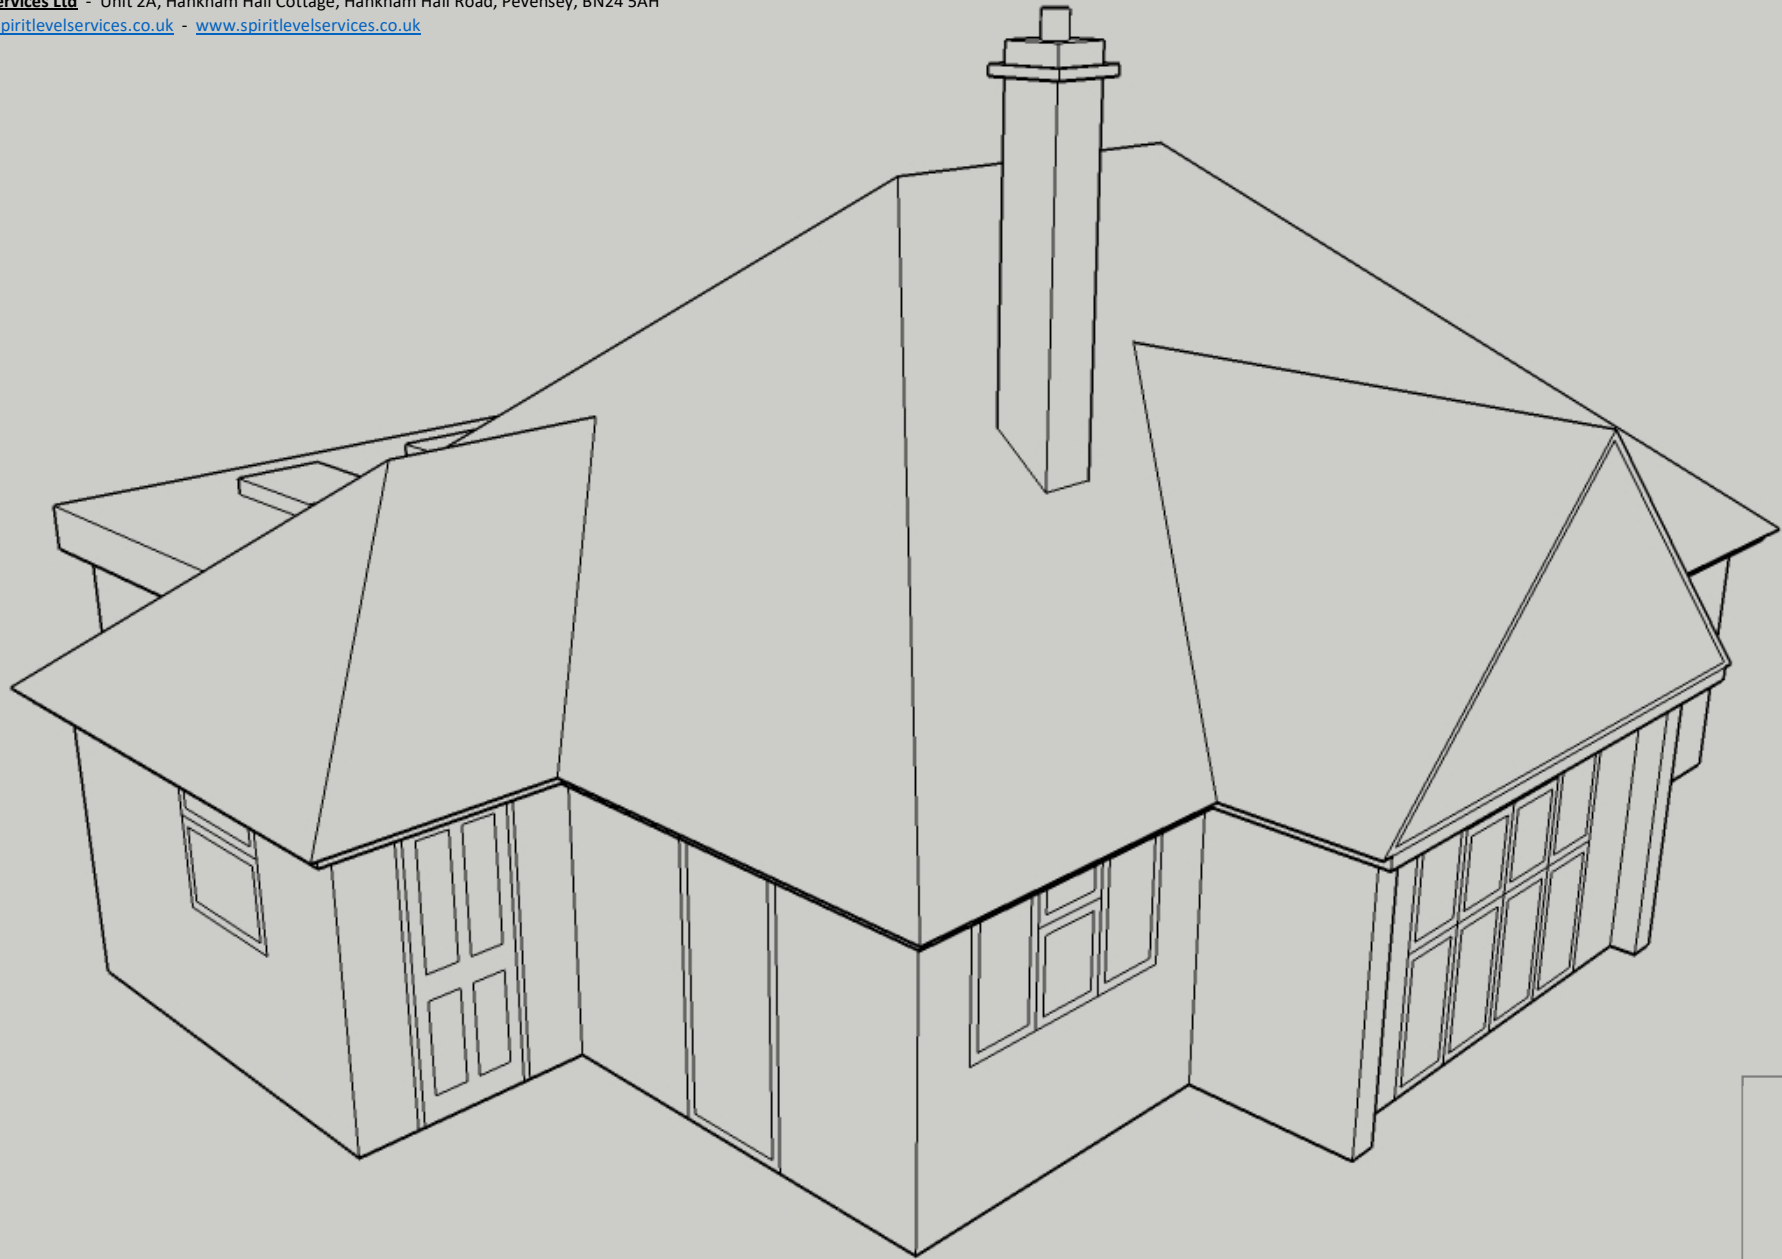

Drawn by: RJB
Date: 29/03/19
Scale as shown
Project Ref: JORD01

86 Parkway, Eastbourne, BN20 9DZ

PROPOSED