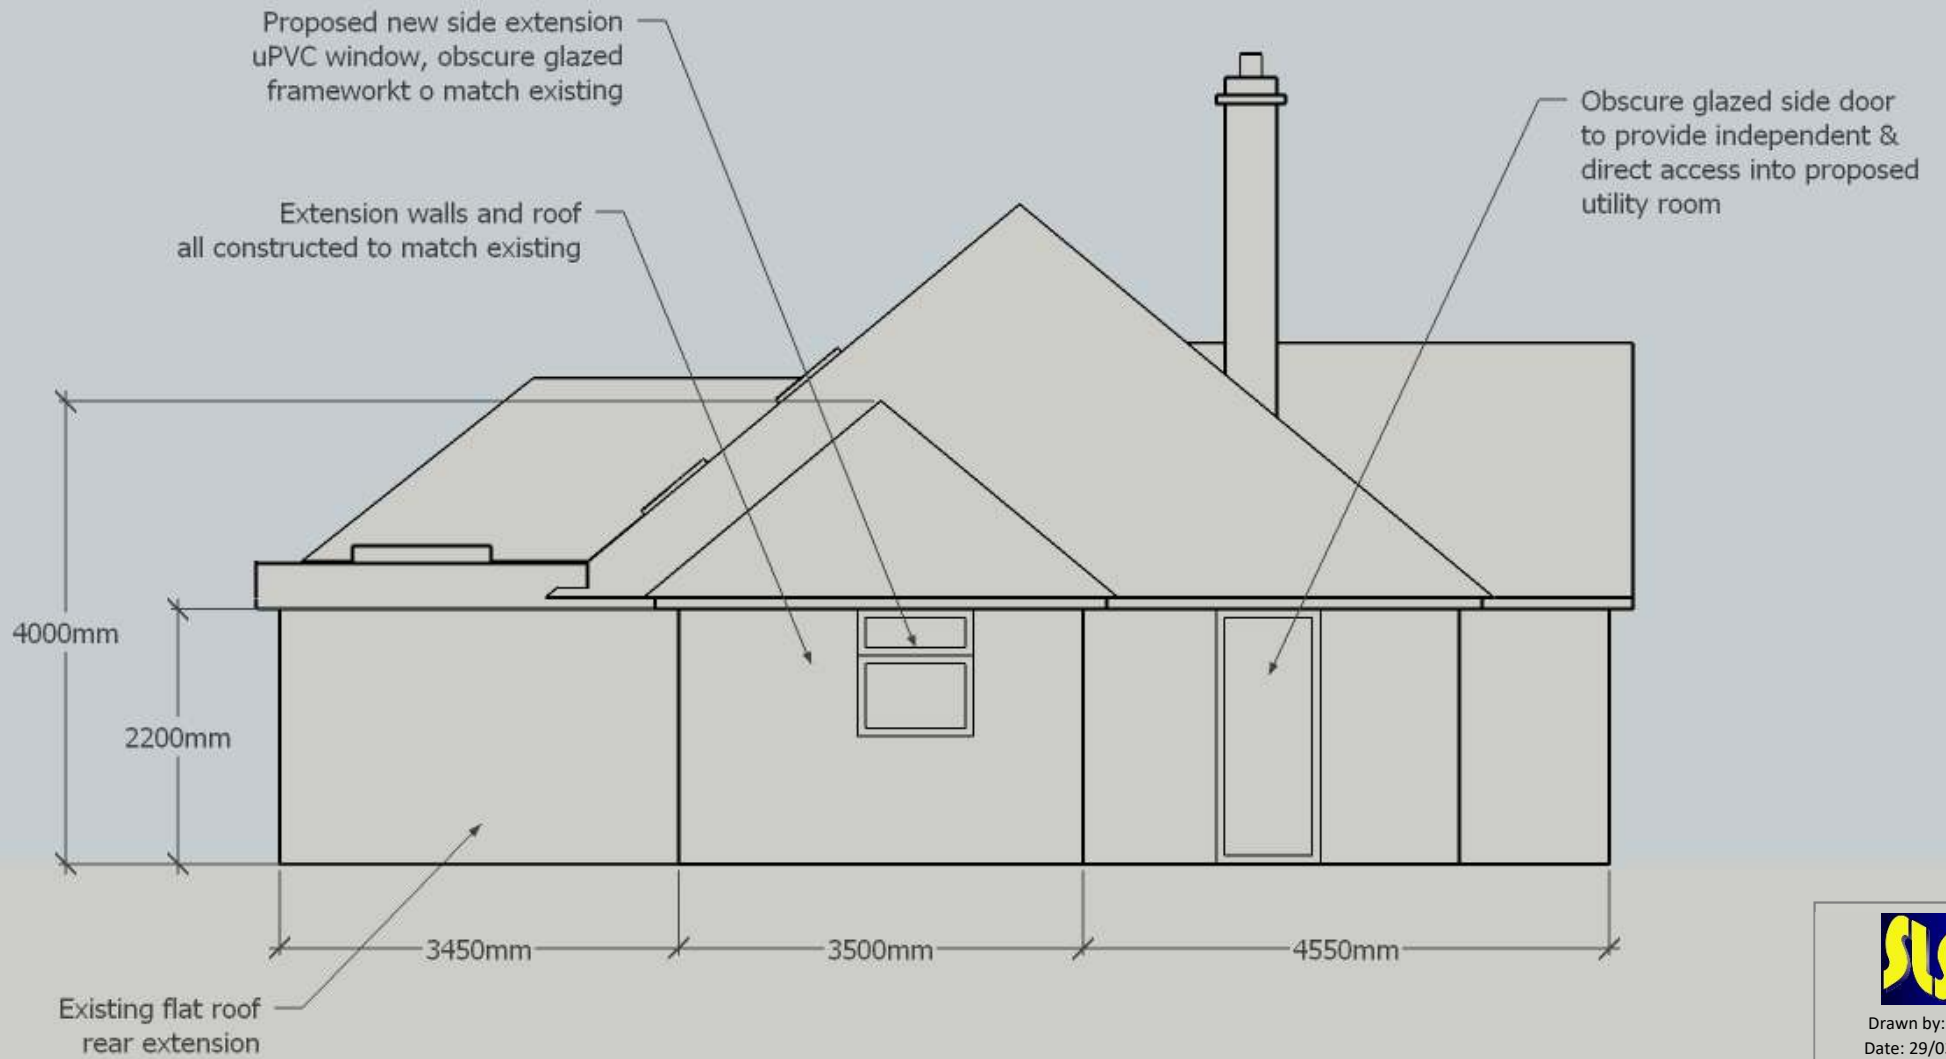

Drawn by: RJB
Date: 29/03/19
Scale as shown
Project Ref: JORD01

86 Parkway, Eastbourne, BN20 9DZ

WEST ELEVATION - Proposed