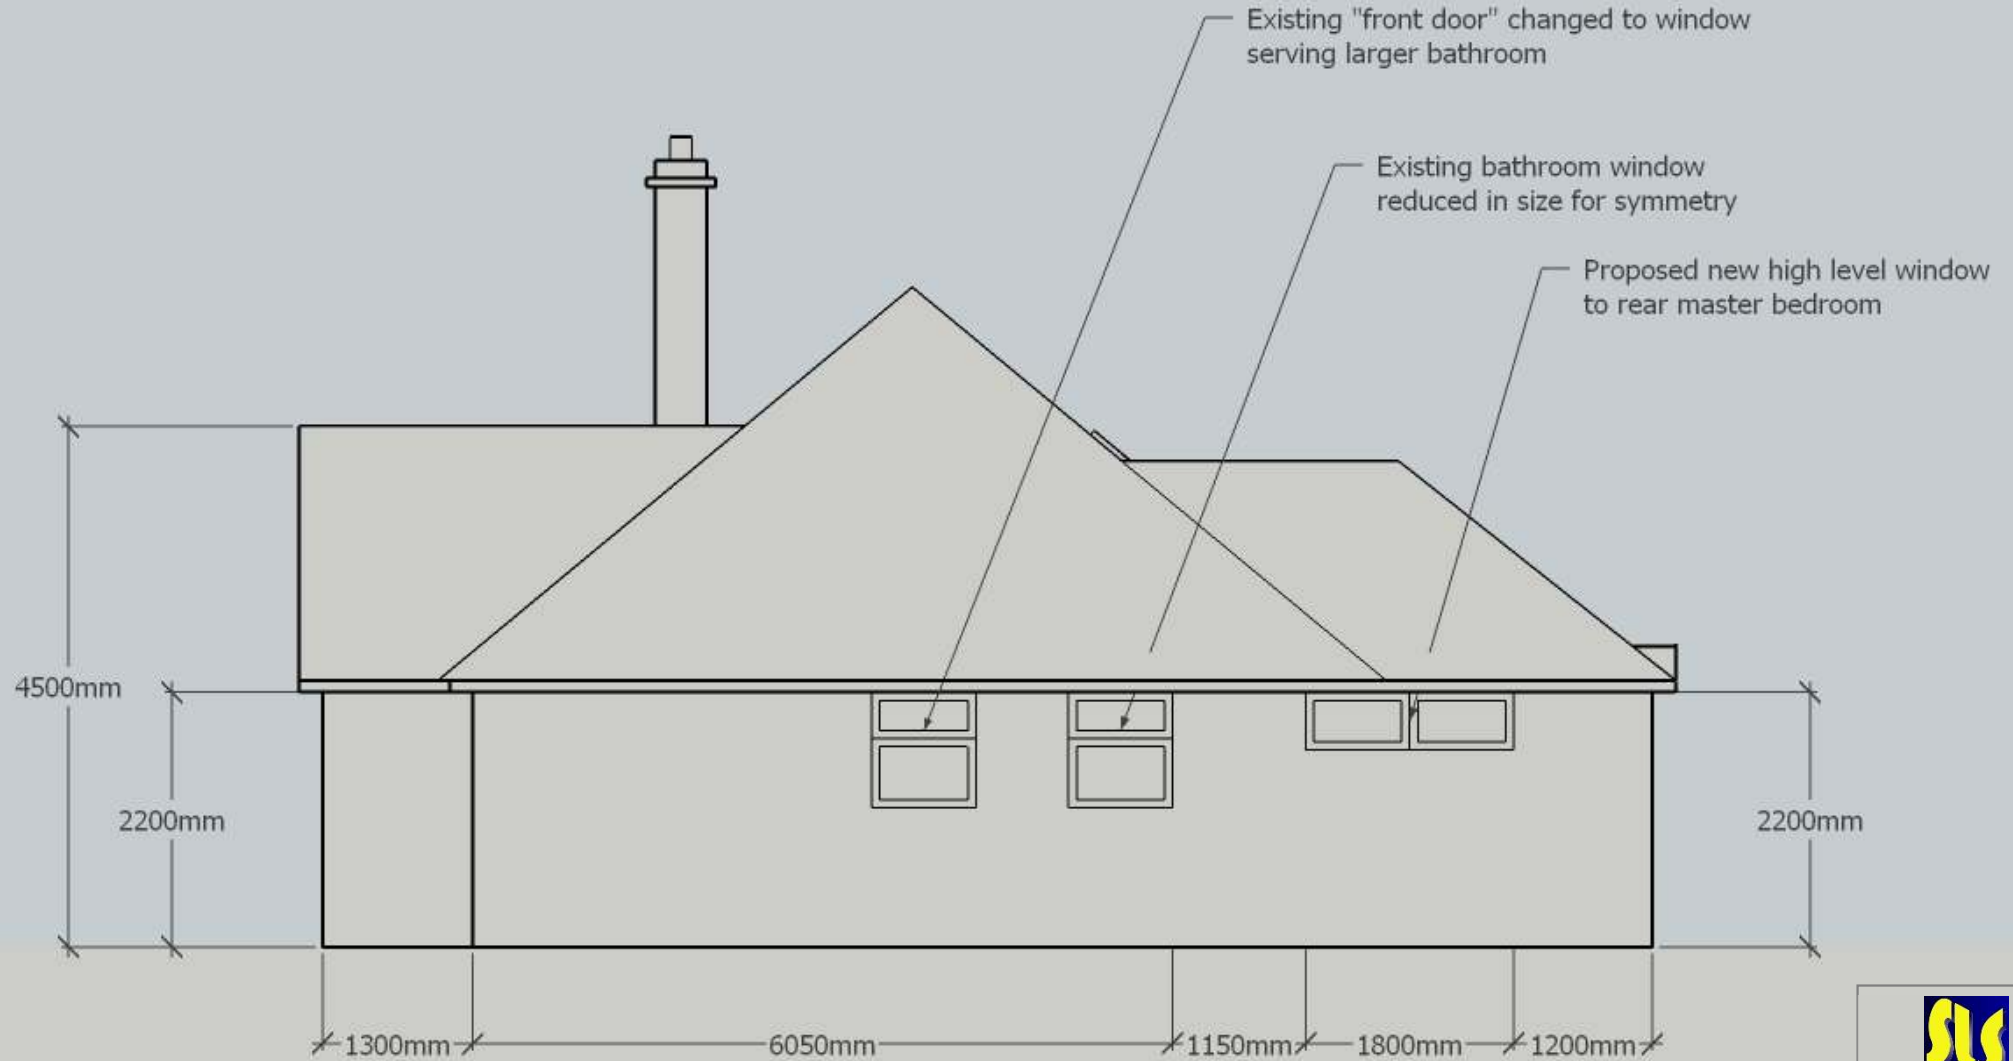

Drawn by: RJB
Date: 29/03/19
Scale as shown
Project Ref: JORD01

86 Parkway, Eastbourne, BN20 9DZ

EAST ELEVATION - Proposed