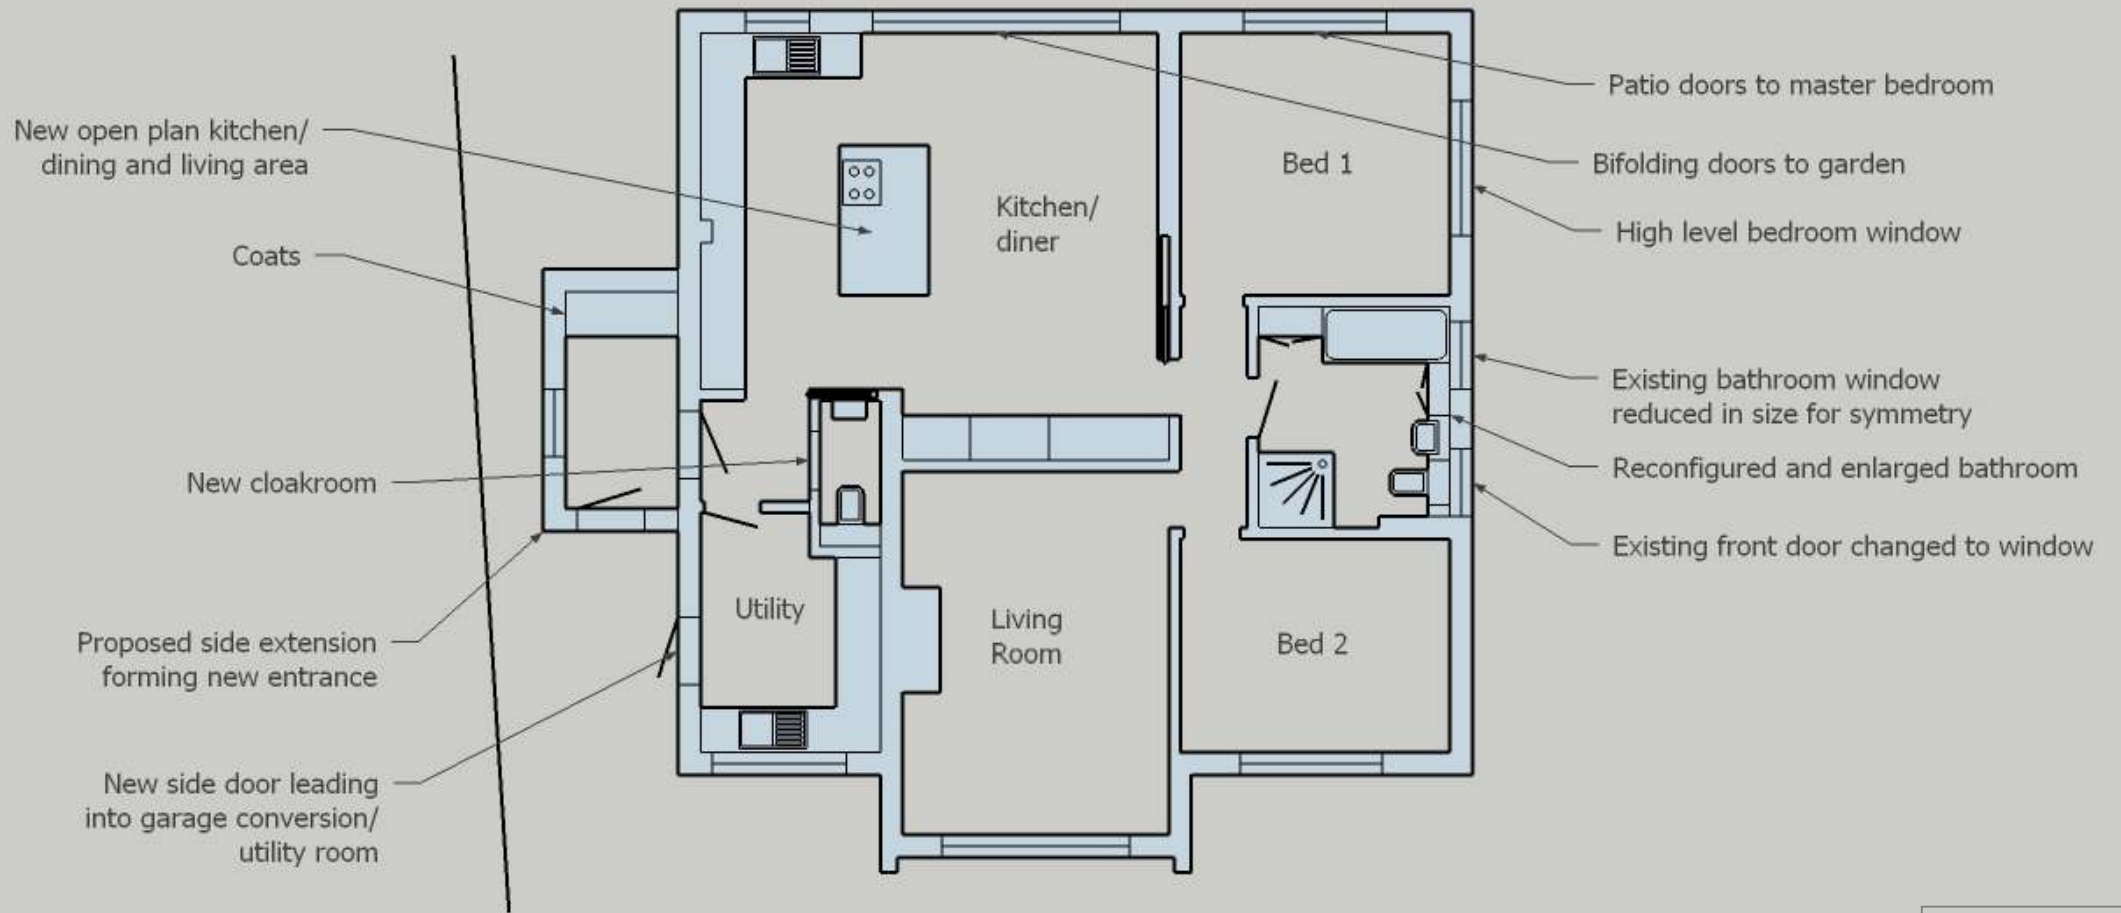

86 Parkway, Eastbourne, BN20 9DZ

PROPOSED LAYOUT

Drawn by: RJB
Date: 29/03/19
Scale as shown
Project Ref: JORD01