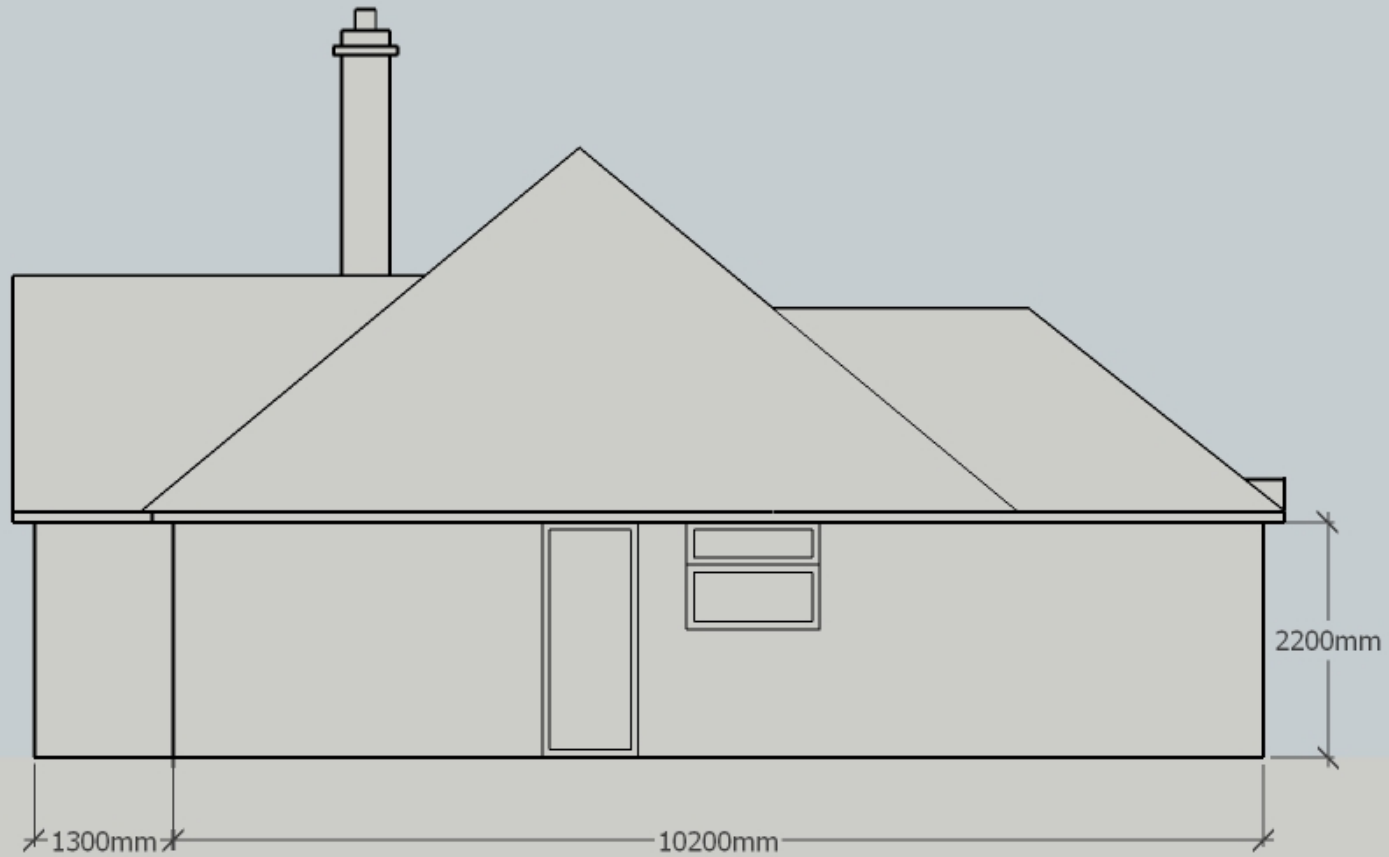

Drawn by: RJB
Date: 29/03/19
Scale as shown
Project Ref: JORD01

86 Parkway, Eastbourne, BN20 9DZ

EAST ELEVATION - Existing