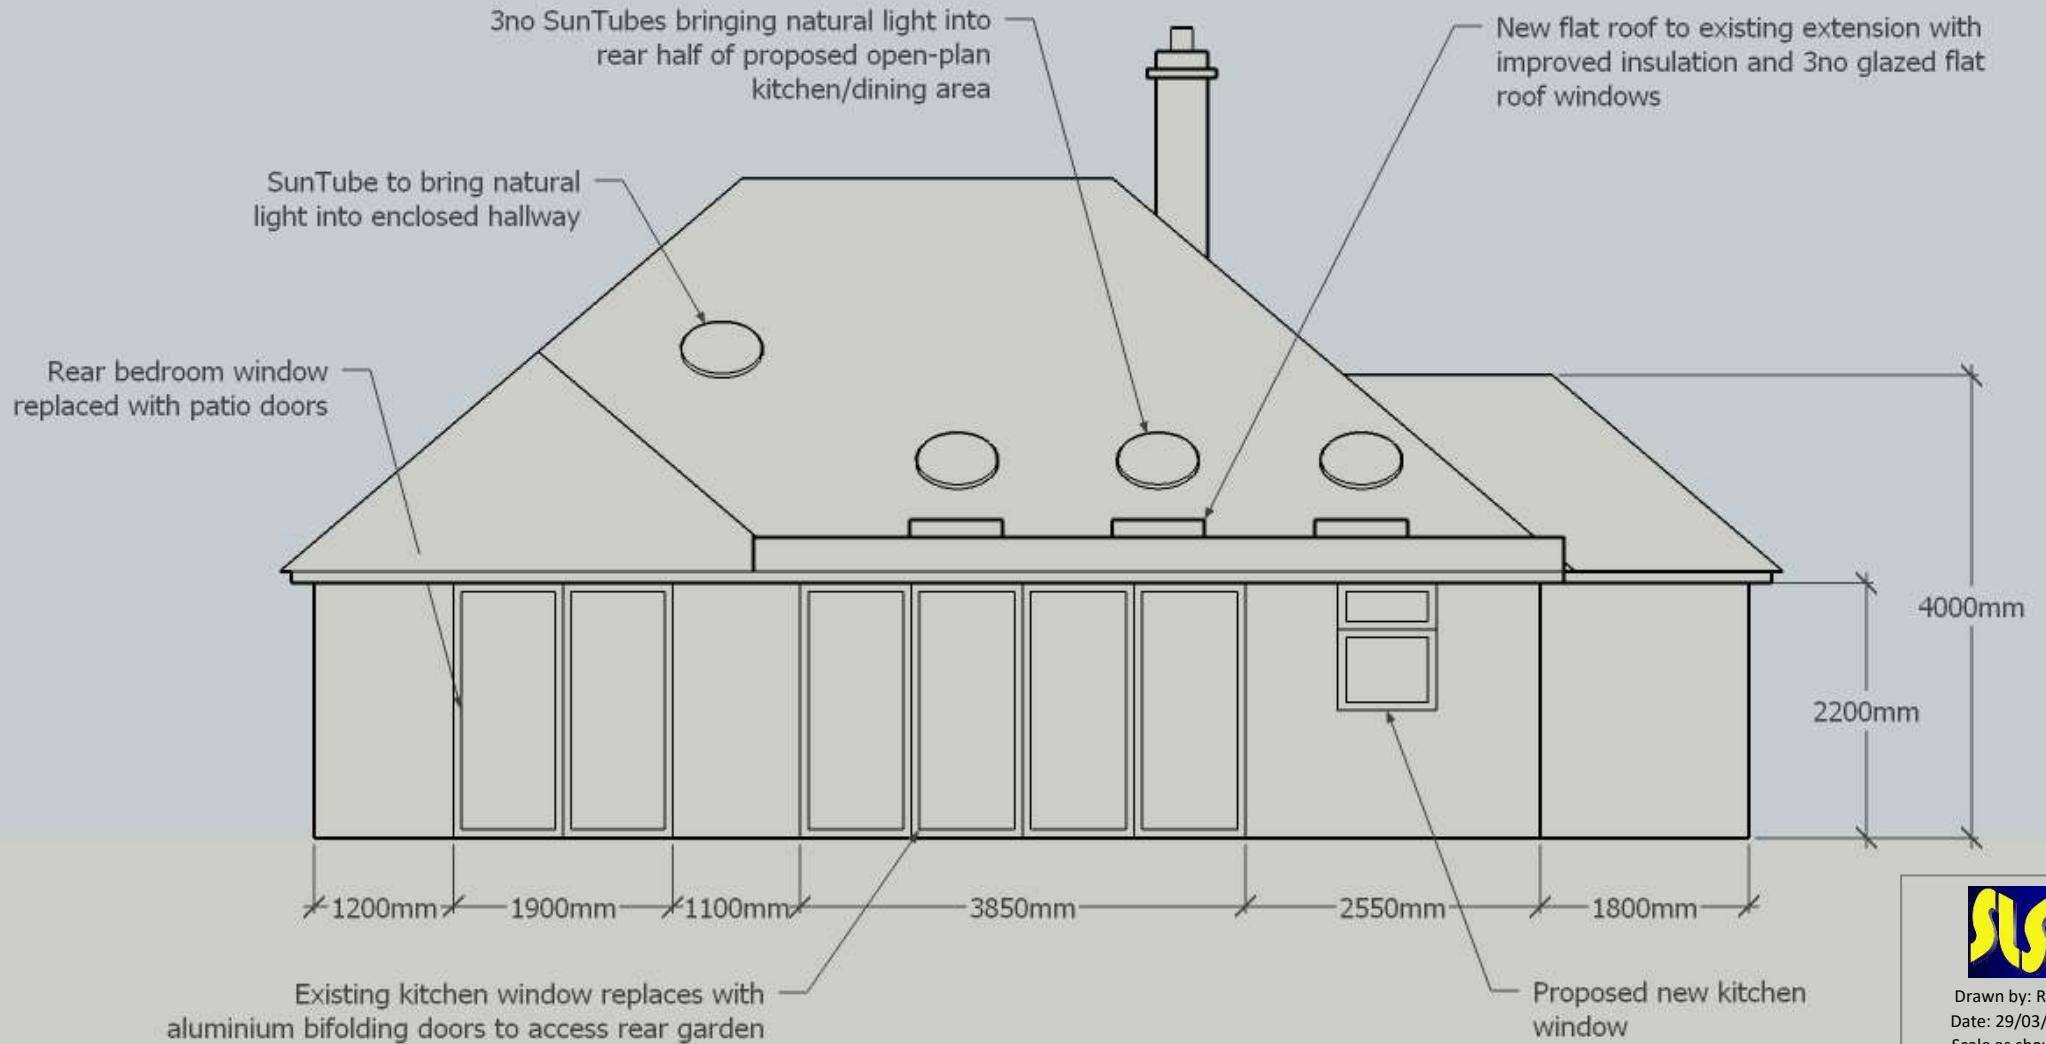

Drawn by: RJB
Date: 29/03/19
Scale as shown
Project Ref: JORD01

86 Parkway, Eastbourne, BN20 9DZ

PROPOSED

Drawn by: RJB
Date: 29/03/19
Scale as shown
Project Ref: JORD01

86 Parkway, Eastbourne, BN20 9DZ

SOUTH ELEVATION - Proposed

Drawn by: RJB
Date: 29/03/19
Scale as shown
Project Ref: JORD01

86 Parkway, Eastbourne, BN20 9DZ

WEST ELEVATION - Proposed

Drawn by: RJB
Date: 29/03/19
Scale as shown
Project Ref: JORD01

86 Parkway, Eastbourne, BN20 9DZ

NORTH ELEVATION - Proposed

Drawn by: RJB
Date: 29/03/19
Scale as shown
Project Ref: JORD01

86 Parkway, Eastbourne, BN20 9DZ

EAST ELEVATION - Proposed

86 Parkway, Eastbourne, BN20 9DZ

PLAN VIEW - Proposed

Drawn by: RJB
Date: 29/03/19
Scale as shown
Project Ref: JORD01